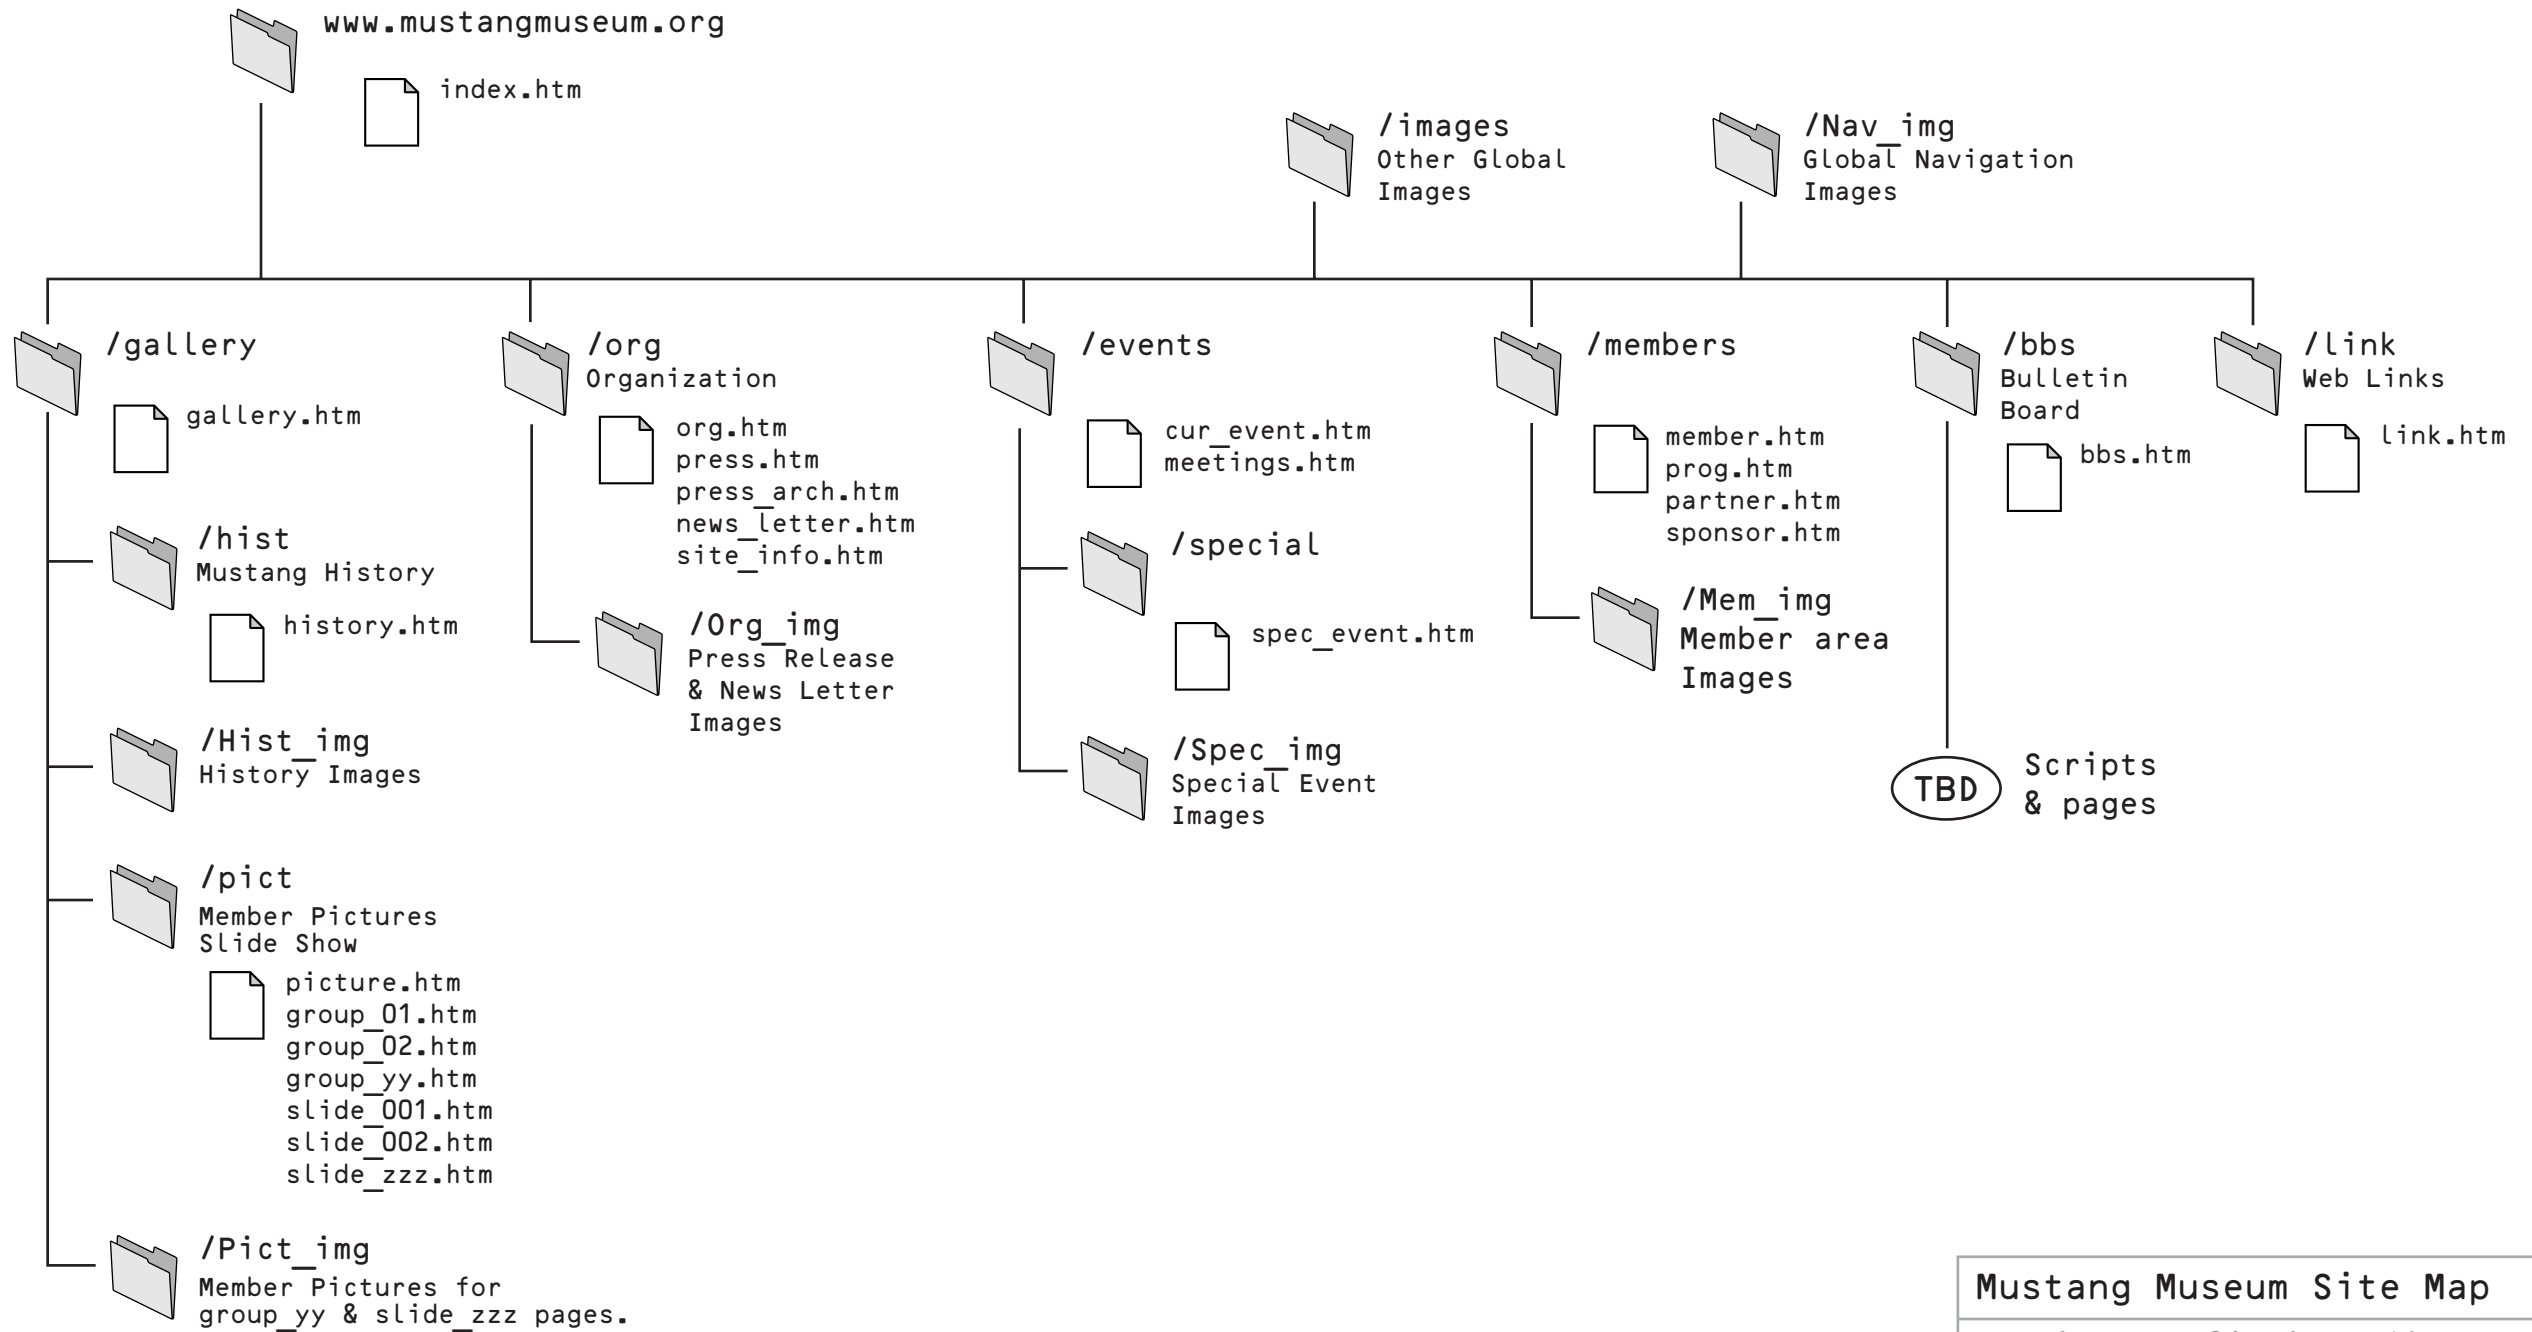

Site Entrance

Mustang Museum Site Map

MM Site Map_01.ai, .pdf

© John Kosinski II

www.jtkiidesign.com

Nov. 8, 1998