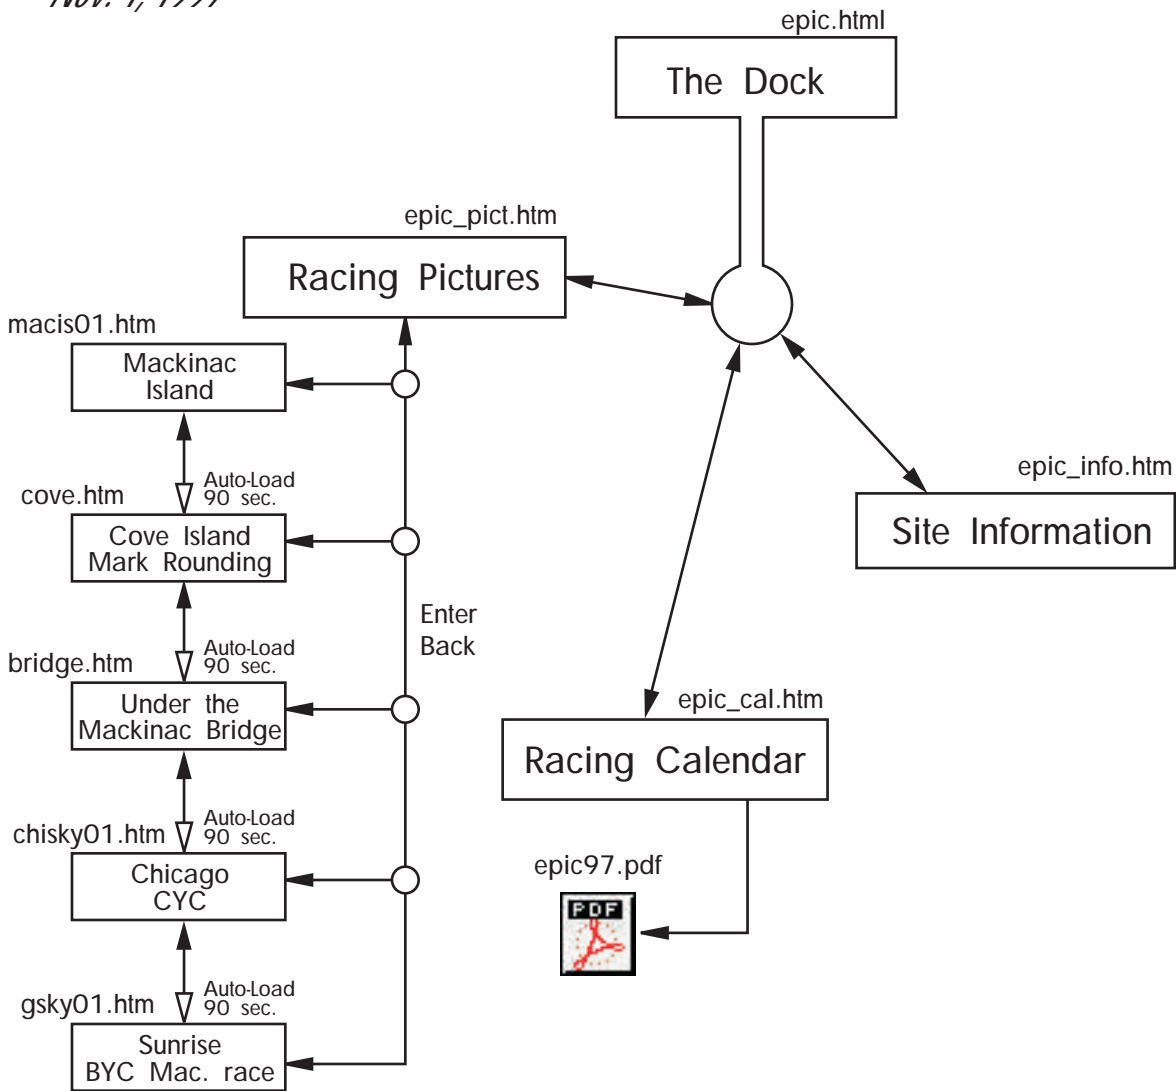

EPIC Site Map

Nov. 1, 1997

JOHN
KOSINSKI
Design Studio

Web Site
Print
Illustration
Documents

 jkosinsk@ichange.net

<http://www.ichange.net/~jkosinsk/epic.html>

Notes:

- a - JavaScript MouseOvers
- b - <META> page refresh
- c - lowsrc image
- d - Animated gif's

Site design,
Illustrations,
HTML hand-code (BBedit 4.5)
25 Hrs. (Redesign from existing material)
Macintosh Quadra 650, NEC XE15
Illustrator Doc: Epic Navigation97, EPIC site map